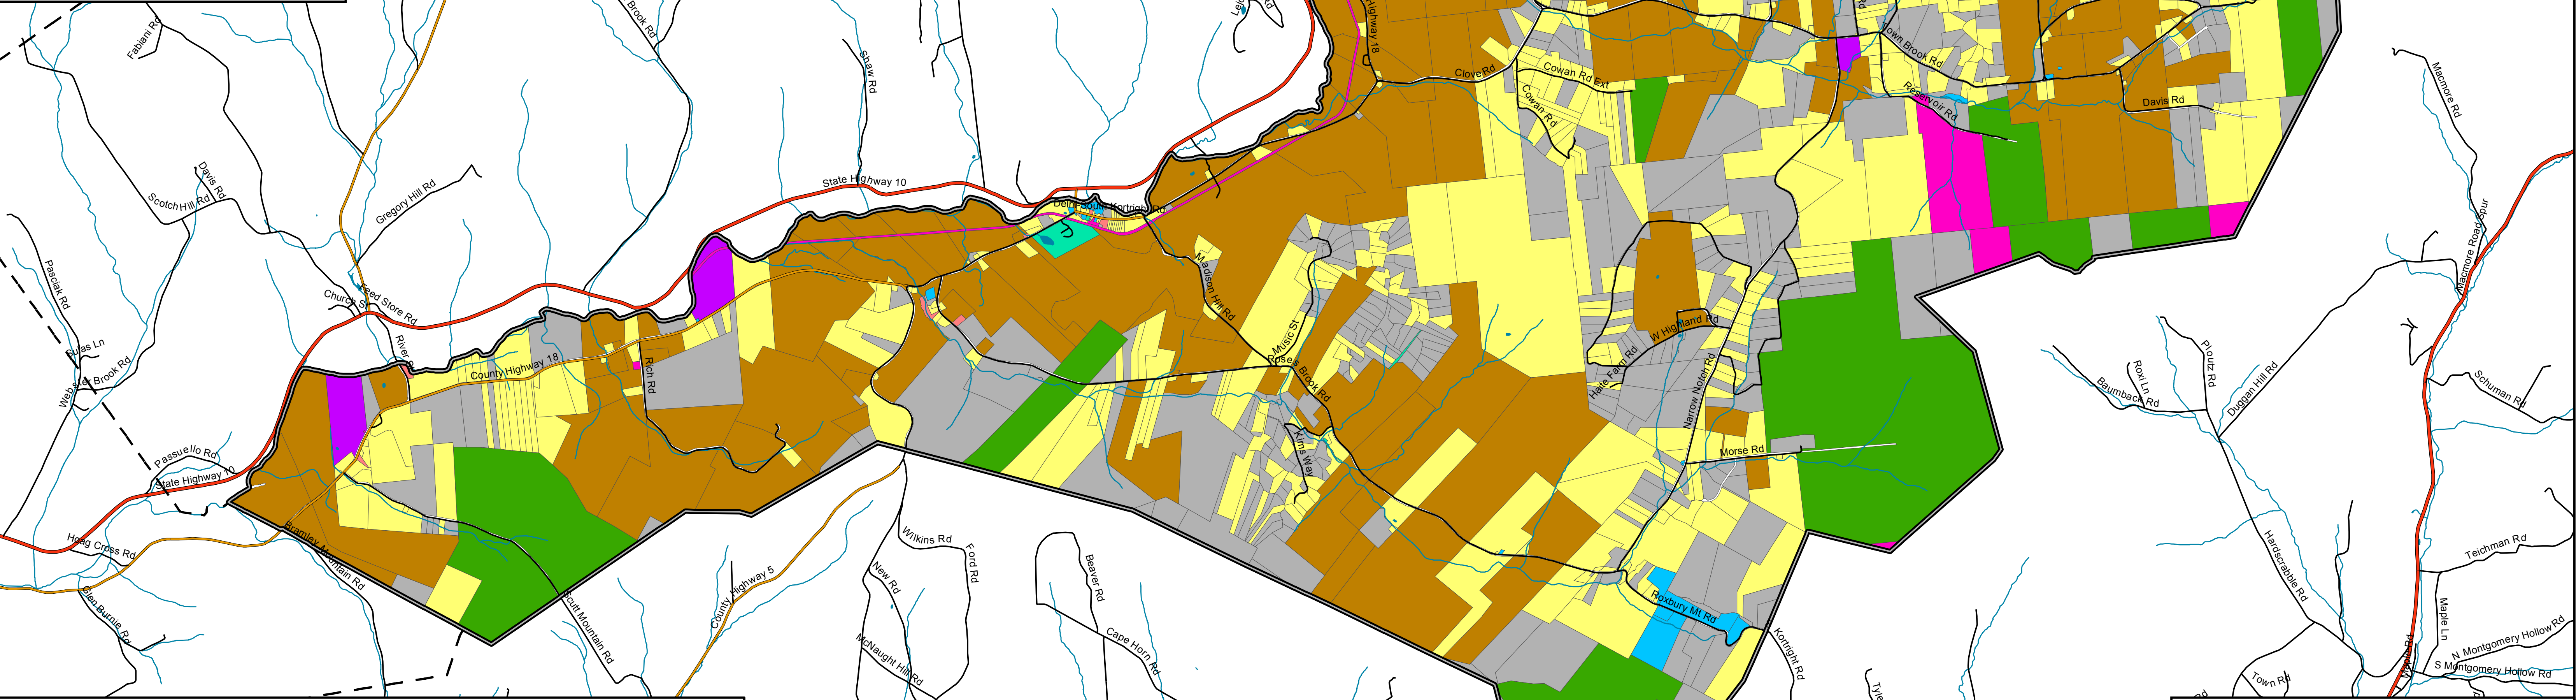

# Town of Stamford

## Delaware County, NY

**Property Class**

- Town Boundary
- Village Boundaries
- County Boundaries
- Surrounding Town Boundaries

**Roads**

- State Route
- County Road
- Local Road

**Water**

- Water
- Streams

**Property Class**

- Agricultural
- Residential
- Commercial
- Industrial
- Community Services
- Public Services
- Recreation and Entertainment
- Wild, Forested, Conservation Lands and Public Parks
- Vacant Land