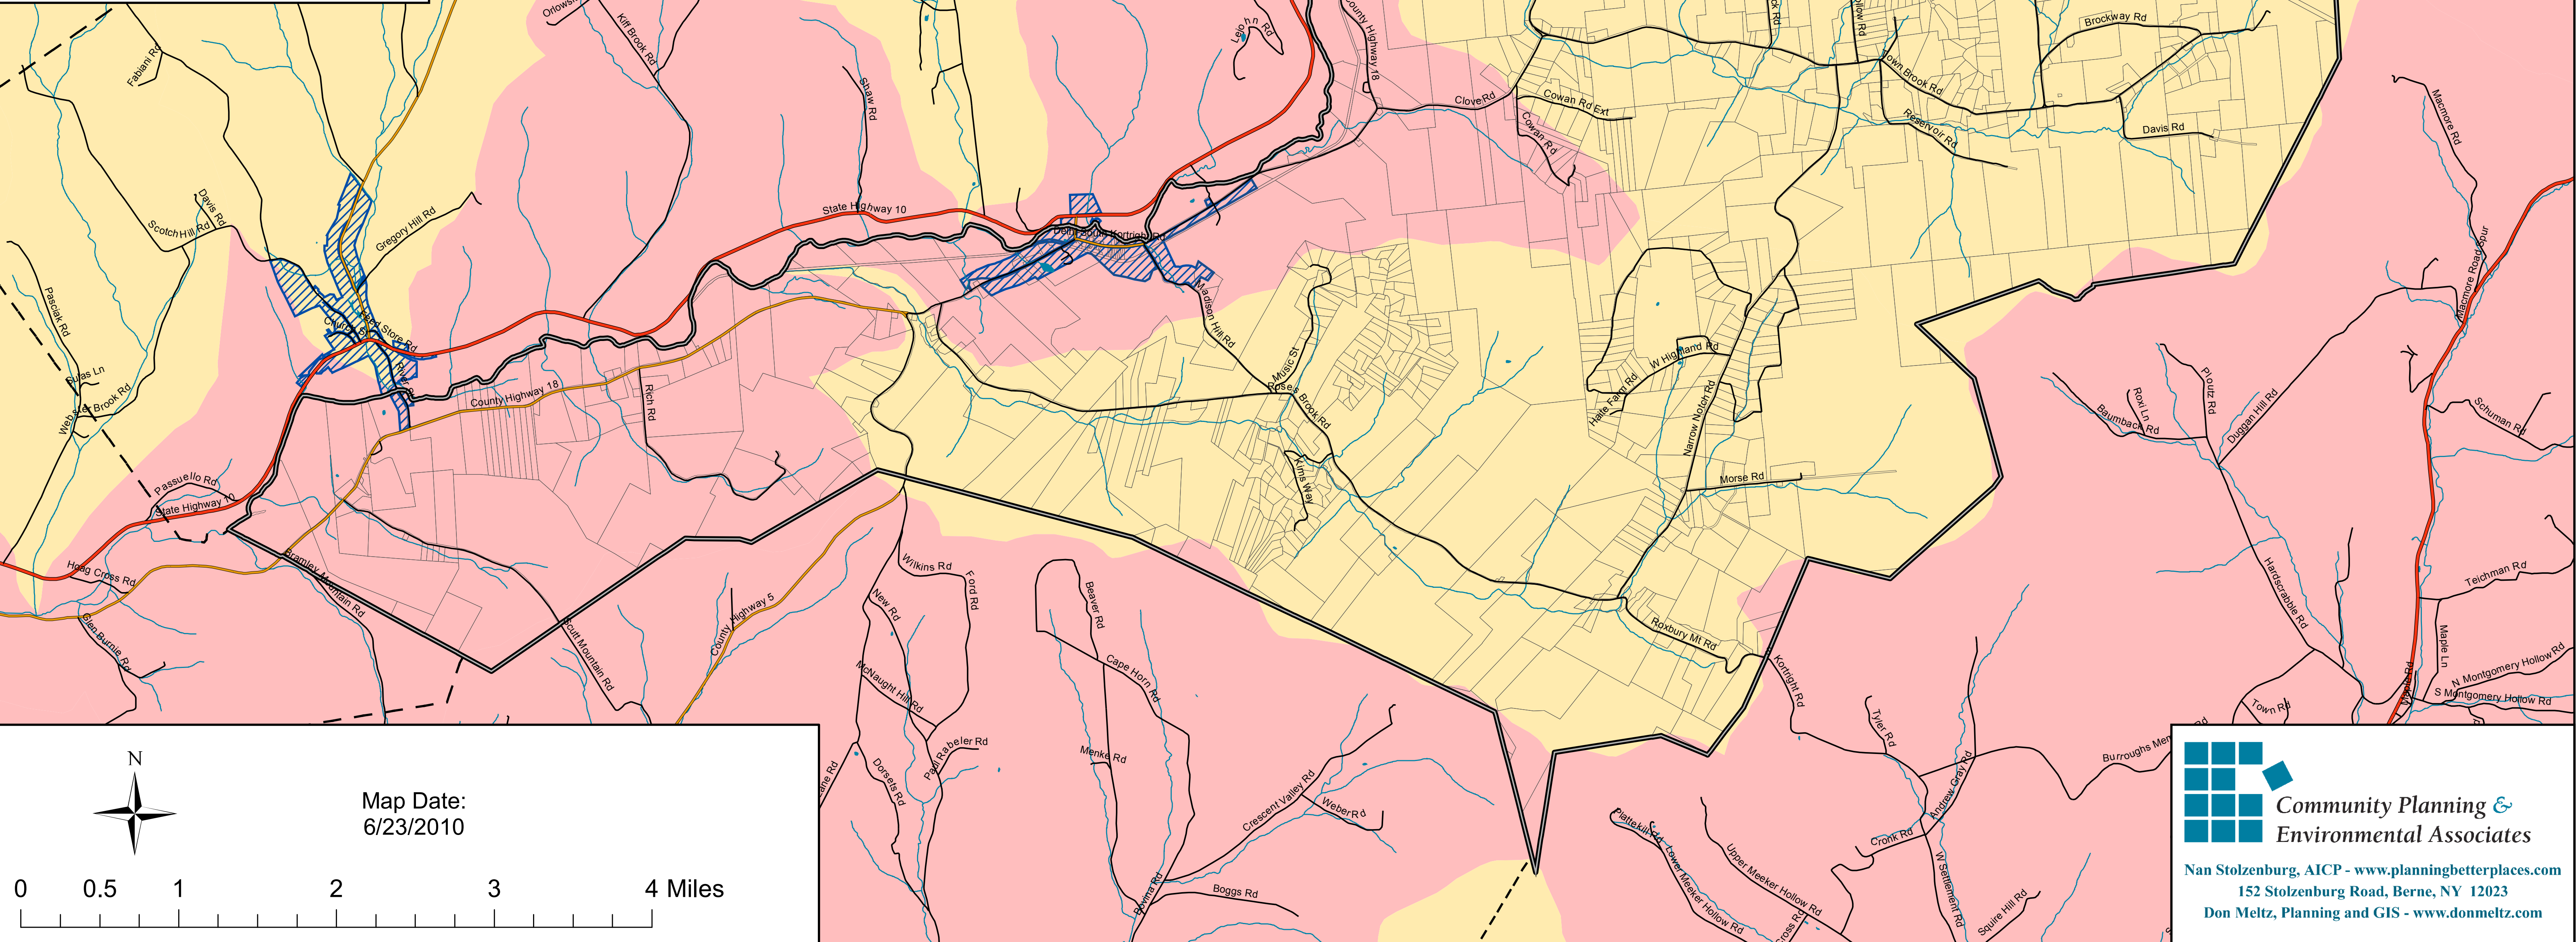

Town of Stamford

Delaware County, NY

DEP Land Acquisition Priority Areas

-  Town Boundary
-  Village Boundaries
-  County Boundaries
-  Surrounding Town Boundaries
-  Property Boundaries

Roads

-  State Route
-  County Road
-  Local Road
-  Water
-  Streams

DEP Land Acquisition Priority Areas

-  3 (sub-basins with water quality problems)
-  4

DEP Designated Village and Hamlet Areas

-  Incorporated Village
-  Village Extension
-  Designated Hamlet

Map Date:
6/23/2010