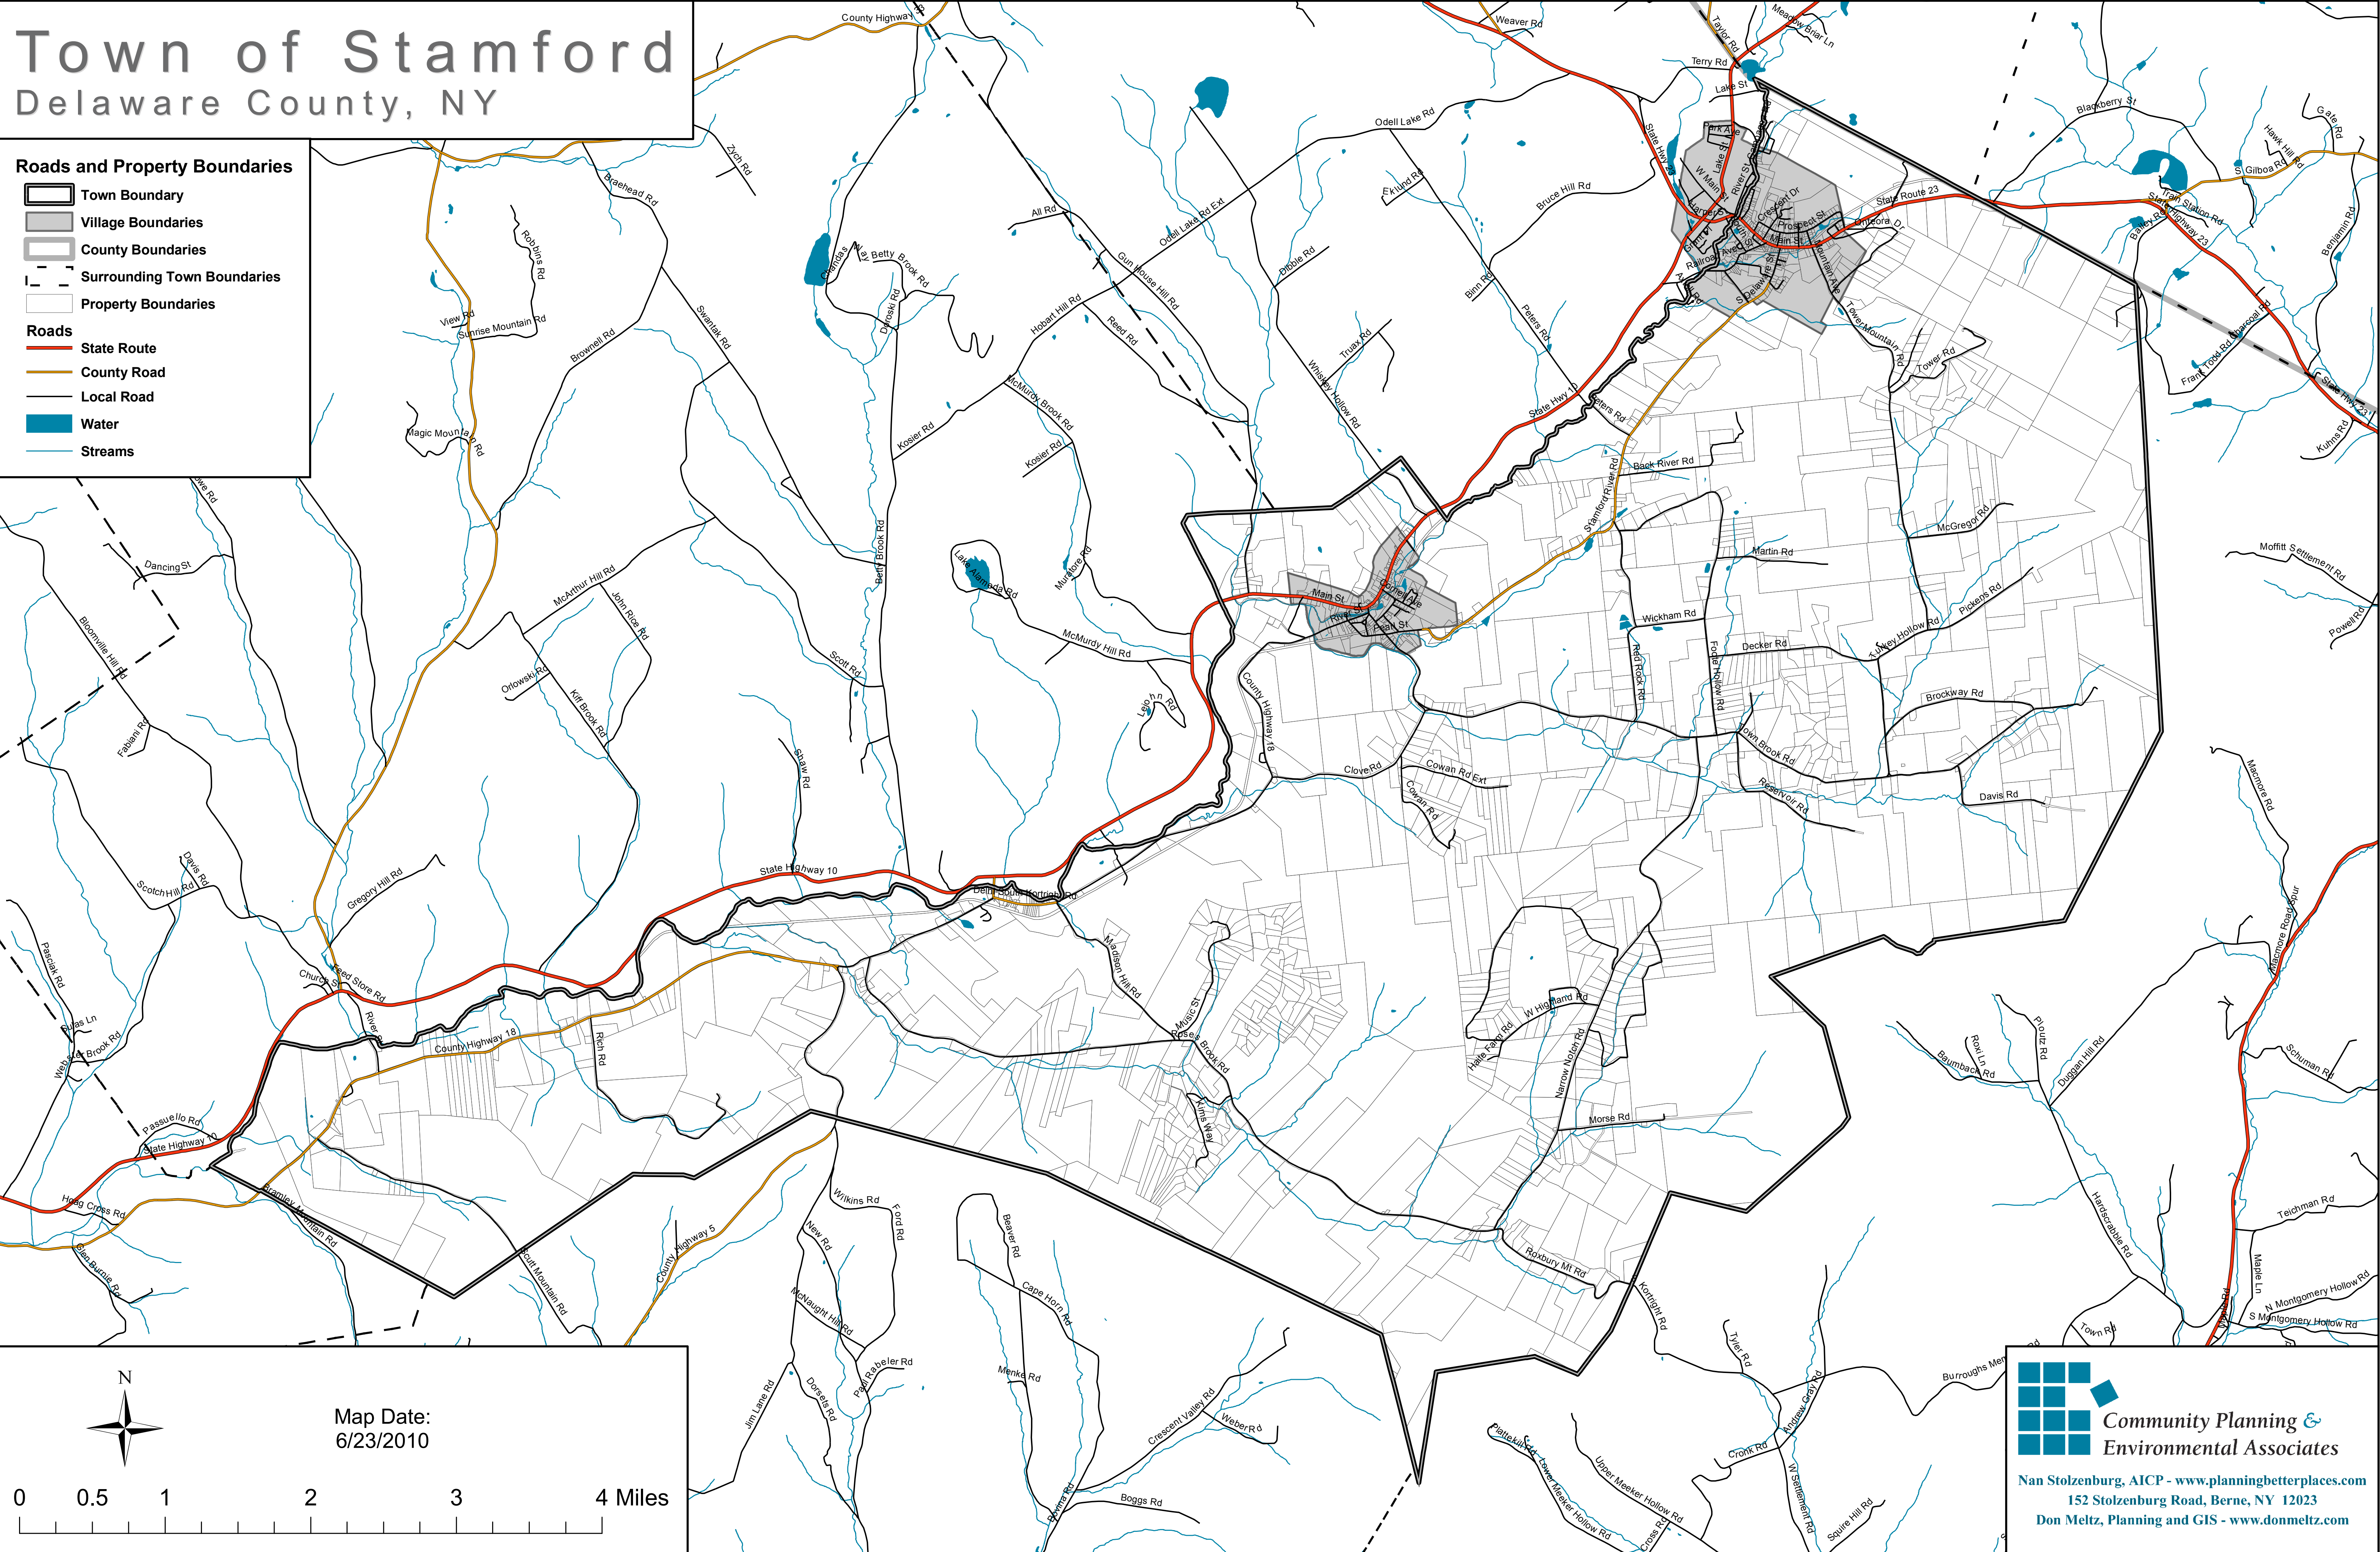

Town of Stamford

Delaware County, NY

Roads and Property Boundaries

-  Town Boundary
-  Village Boundaries
-  County Boundaries
-  Surrounding Town Boundaries
-  Property Boundaries
- Roads**
-  State Route
-  County Road
-  Local Road
-  Water
-  Streams